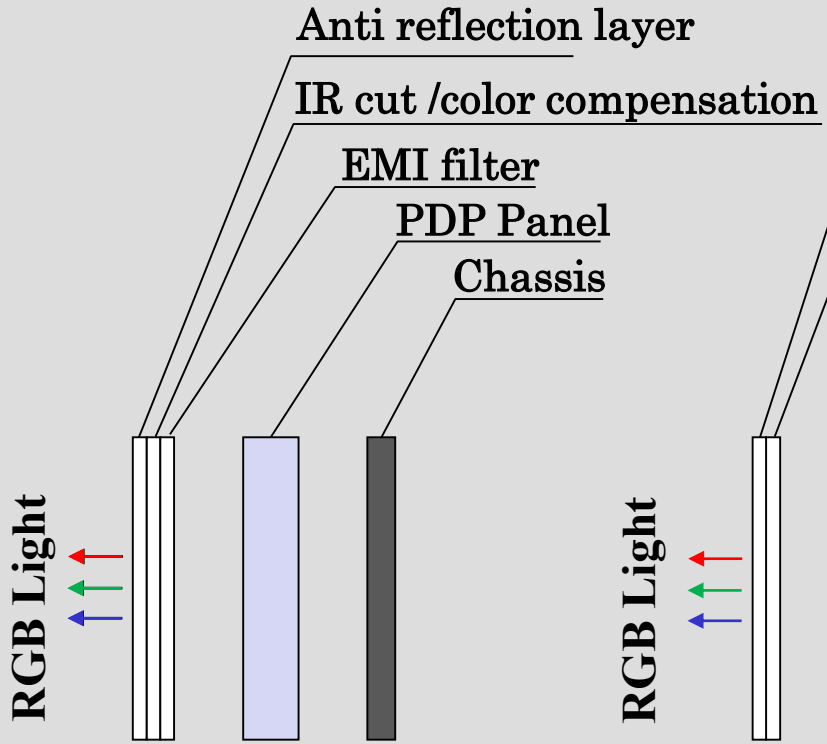

Configuration of Plasma Display Panel (PDP) and Liquid Crystal Displays (LCD) Panel Units

PDP (self emitting)

LCD (with back lighting unit)

CCFL: Cold cathode fluorescent lamp