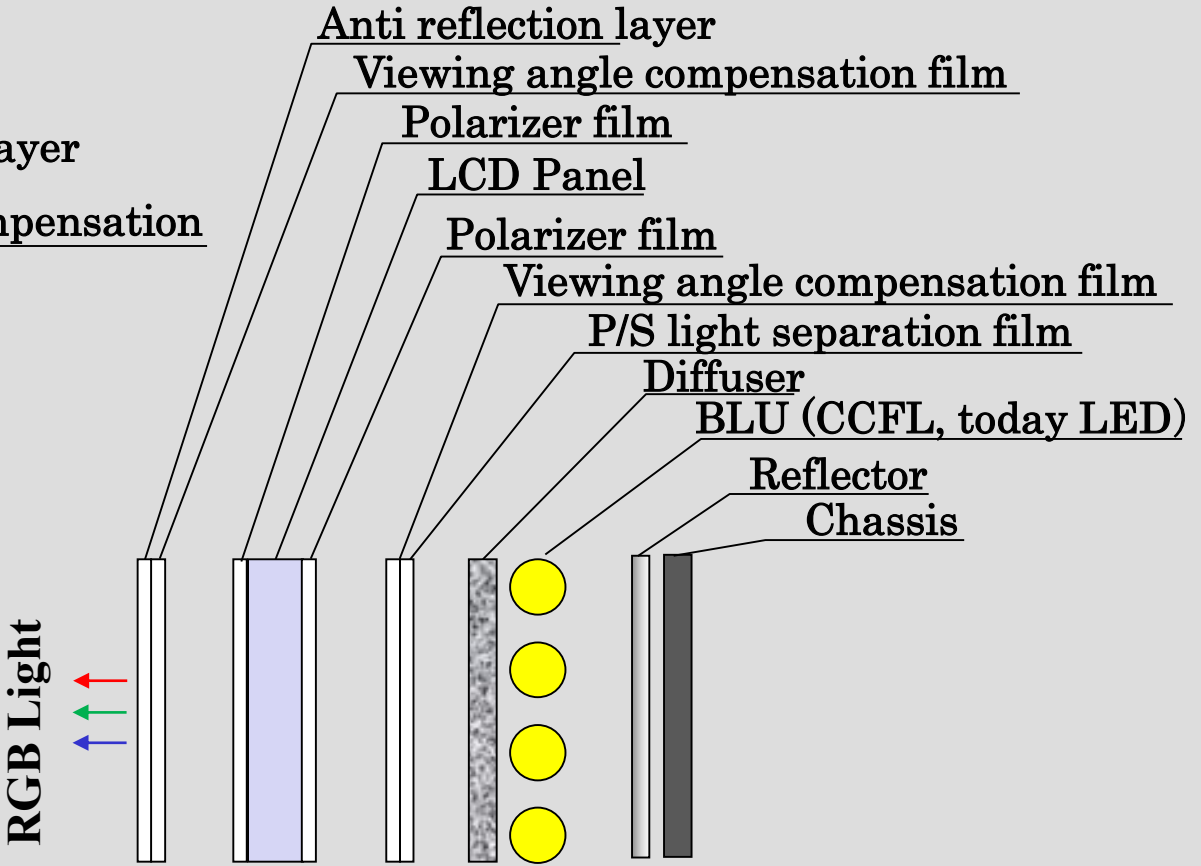

Configuration of Plasma Display Panel (PDP) and Liquid Crystal Displays (LCD) Panel Units

PDP (self emitting)

LCD (with back lighting unit)

CCFL: Cold cathode fluorescent lamp