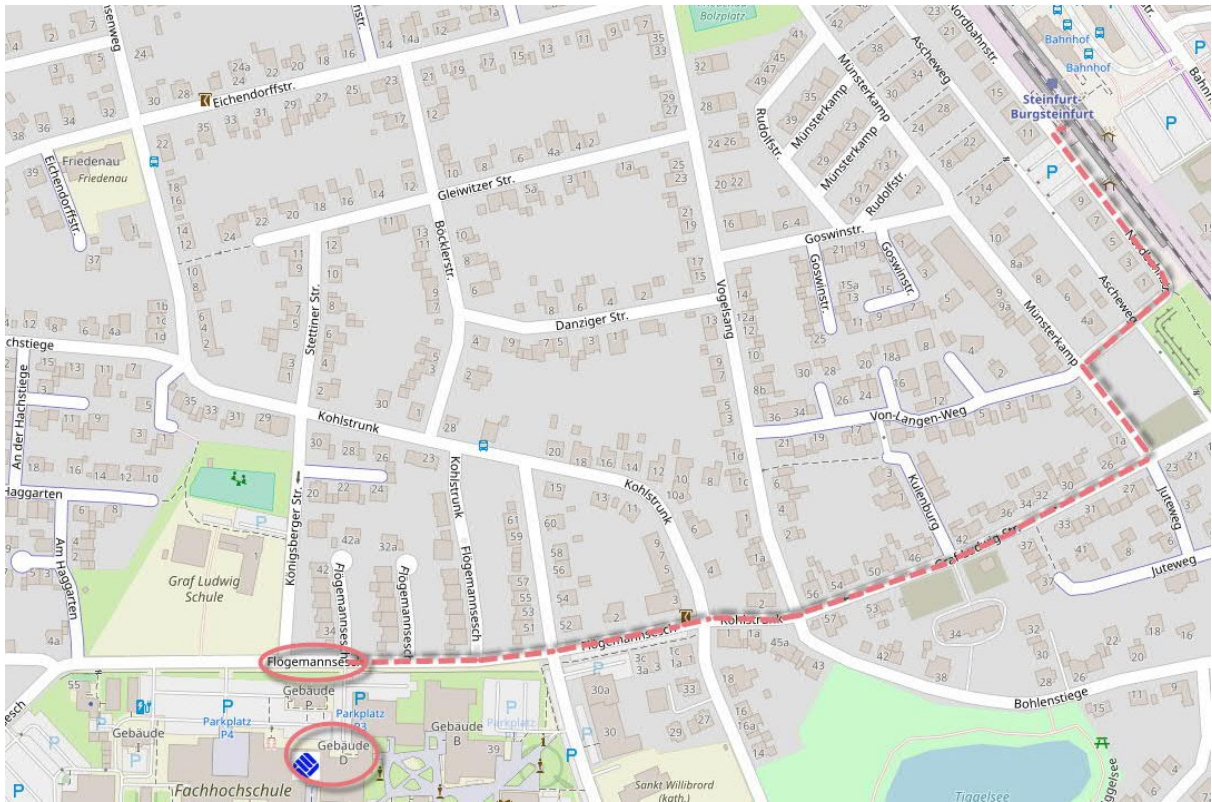

Way from train station ST-Burgsteinfurt to Photonics Laboratory (by foot)

Foot path from the station in Burgsteinfurt to the campus site: entering "Flögemannsesch 35" in Google will lead you directly to the parking lot P3.

You may enter the building "D" via the parking lot "P3" from *Flögemannsesch* or via the central courtyard. Both entrances are marked in the campus plan. Take the stairs one flight up from the ground floor, pass through the glass door located opposite of the stairs and you are going straight towards to our office (room D 251).