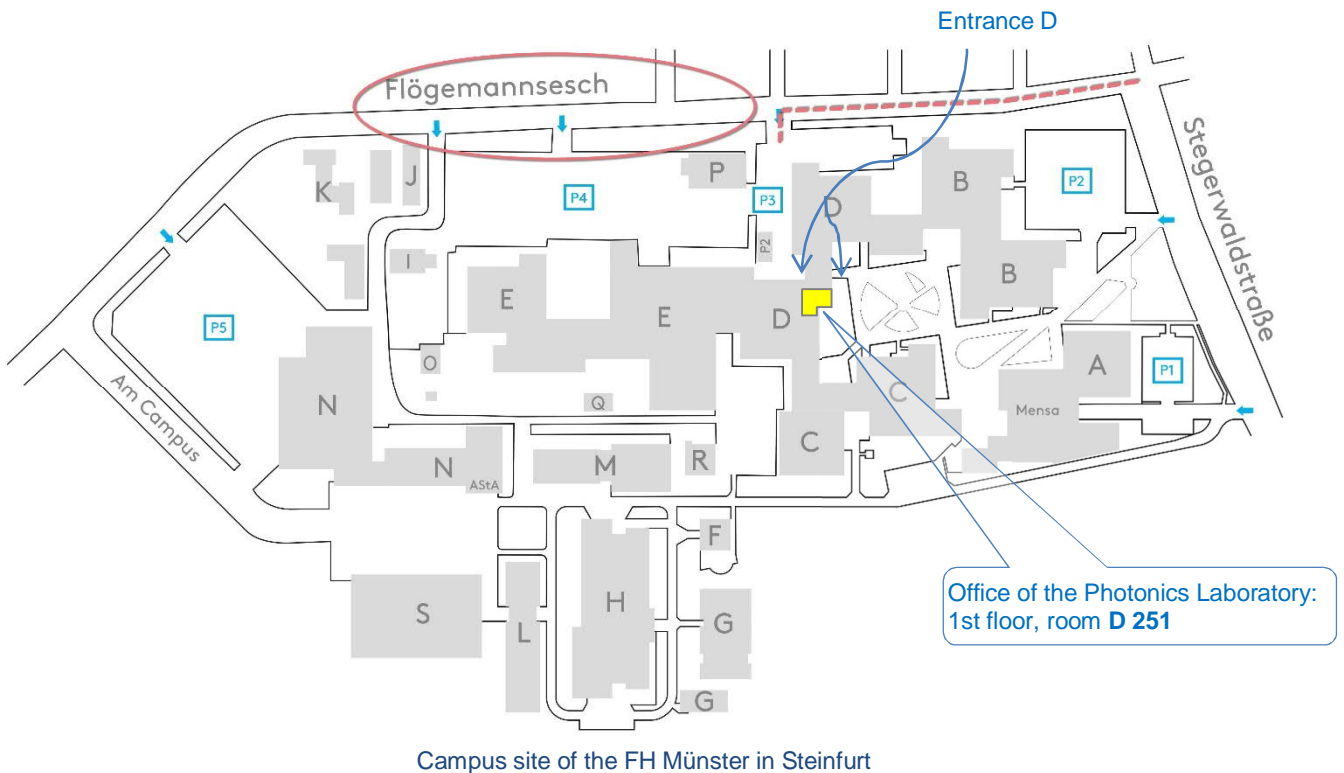

By train

Take the train from Münster or Enschede (Netherlands) to the station ("Bahnhof") Steinfurt-Burgsteinfurt (do not get off at Steinfurt-Borghorst which is another part of the city of Steinfurt).

From Burgsteinfurt train station you can walk to the Photonics Laboratory in about 11 minutes. The route is marked in the map on the next page.

Way from train station ST-Burgsteinfurt to Photonics Laboratory (by foot)

Foot path from the station in Burgsteinfurt to the campus site: entering "Flögemannsesch 35" in Google will lead you directly to the parking lot P3.

You may enter the building "D" via the parking lot "P3" from *Flögemannsesch* or via the central courtyard. Both entrances are marked in the campus plan. Take the stairs one flight up from the ground floor, pass through the glass door located opposite of the stairs and you are going straight towards to our office (room D 251).