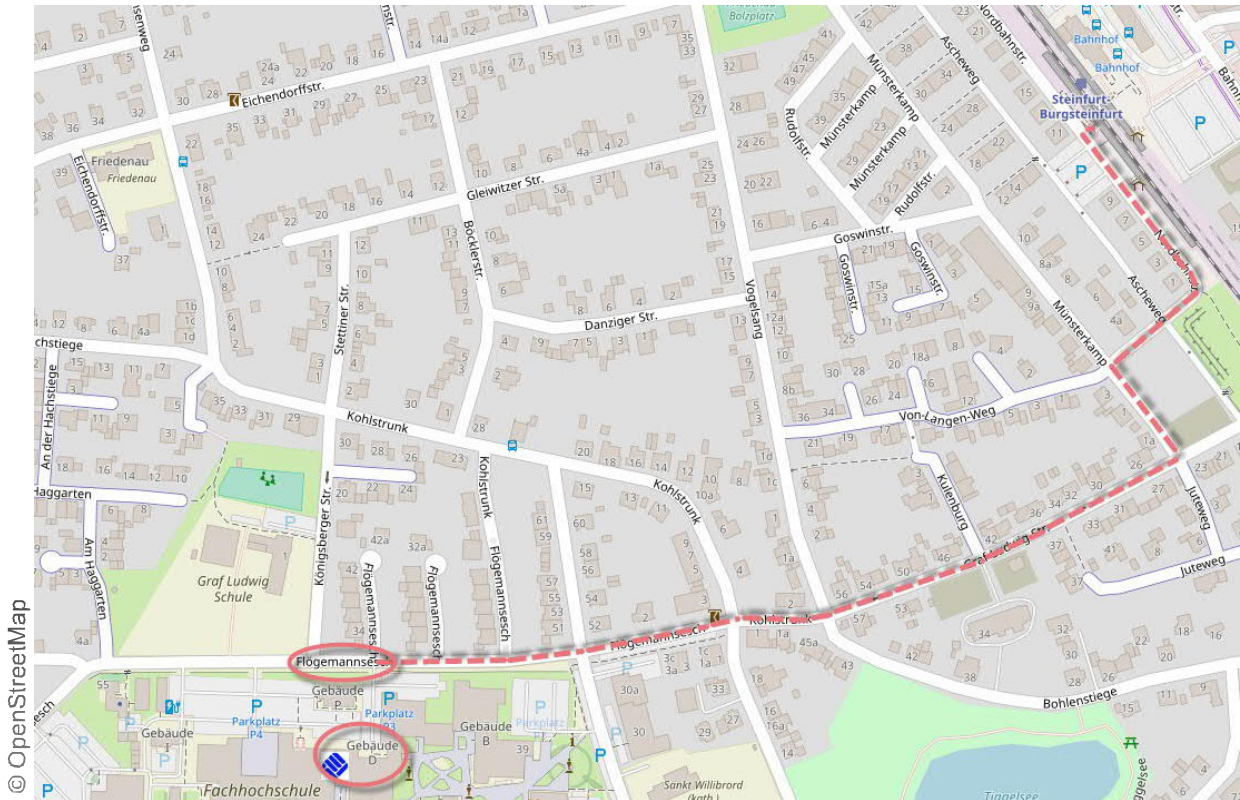

Way from train station ST-Burgsteinfurt to Photonics Laboratory (by foot)

Foot path from the station in Burgsteinfurt to the campus site: entering "Flögemannesch 35" in Google will lead you directly to the parking lot P3.

You may enter the building "D" via the parking lot "P3" from *Flögemannesch* or via the central courtyard. Both entrances are marked in the campus plan. Take the stairs one flight up from the ground floor, pass through the glass door located opposite of the stairs and you are going straight towards to our office (room D 251).