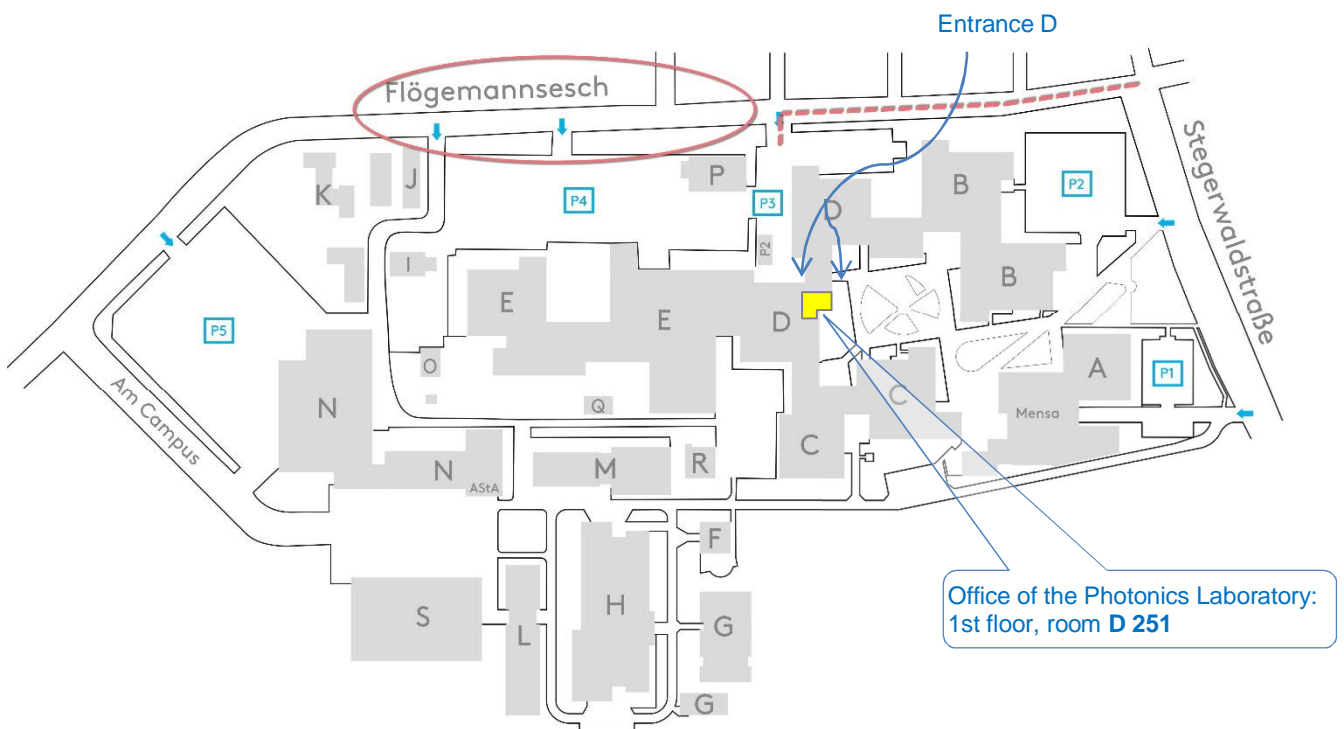

By train

Take the train from Münster or Enschede (Netherlands) to the station ("Bahnhof") Steinfurt-Burgsteinfurt (do not get off at Steinfurt-Borghorst which is another part of the city of Steinfurt).

From Burgsteinfurt train station you can walk to the Photonics Laboratory in about 11 minutes. The route is marked in the map on the next page.

Way from train station ST-Burgsteinfurt to Photonics Laboratory (by foot)

Foot path from the station in Burgsteinfurt to the campus site: entering "Flögemannesch 35" in Google will lead you directly to the parking lot P3.

You may enter the building "D" via the parking lot "P3" from *Flögemannesch* or via the central courtyard. Both entrances are marked in the campus plan. Take the stairs one flight up from the ground floor, pass through the glass door located opposite of the stairs and you are going straight towards to our office (room D 251).